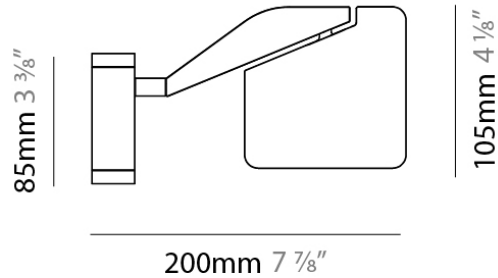

JACKIE SURFACE

D83410-BLK

PROJECT

TYPE

NOTES

QUANTITY

DATE

GENERAL

Series: Jackie

Brand: Panzeri

Division: Design

Mounting Type: Surface

Mounting Location: Wall

Subcategory: Task

PHYSICAL

Shape: Abstract

Length (mm): 105

Length (in): 4 1/8

Width (mm): 105

Width (in): 4 1/8

Height (mm): 105

Height (in): 4 1/8

Extension (mm): 200

Extension (in): 7 7/8

Light Distribution: Adjustable / Direct

Weight (kg): 0.525

Weight (lbs): 1.157

Diffuser: Acrylic - satin finish

Fixture Material: Aluminum Die Cast

ELECTRICAL

Input Wattage Range: 10 - 19 W

Lamp Type: LED

Input Wattage (W): 10

Total Output Wattage (W): 8

Dimming: 5-Step Touch Dimming

Driver Included: Yes

Driver Location: Integrated

Driver Type: Constant Current - 120Vac

Driver Class: Class 2

Input Voltage (V): 120

Output Voltage (V): 24

LED

Number of LEDs: 1

Color Temperature (°K): 3000

Max. Delivered Lumen (lm): 526

Nominal Lumen (lm): 600

CRI: >90 CRI

Efficiency (%): 87.667

Efficacy (lm/w): 52.6

Lamp Life (hrs): 50000

OPTICAL

Optic°: Diffused

RATINGS AND CERTIFICATIONS

Certified By: CSA Certified to UL and CSA Standards

IP rating: IP40

D