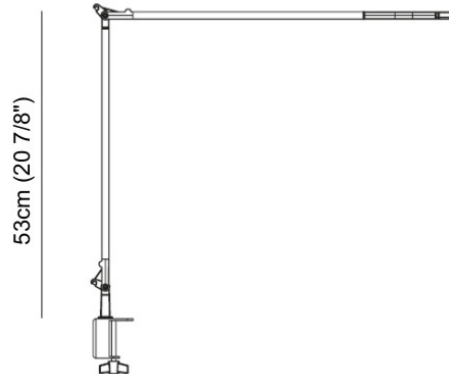

OPTICAL

RATINGS AND CERTIFICATIONS

Certified By: CSA Certified to UL and CSA Standards
 IP rating: IP40

10.5cm
(4 1/8")

59cm (23 1/4")

53cm (20 7/8")

5cm (1 15/16")

LEGEND