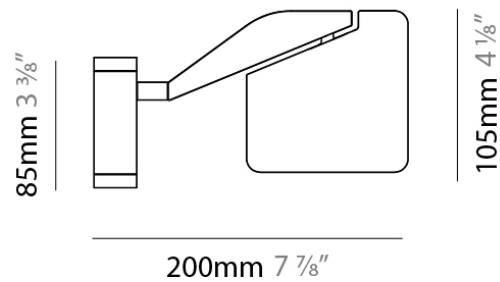

JACKIE SURFACE

D83410-TIM

PROJECT _____

TYPE _____

NOTES _____

QUANTITY _____

DATE _____

GENERAL

Series: Jackie

Brand: Panzeri

Division: Design

Mounting Type: Surface

Mounting Location: Wall

Subcategory: Task

PHYSICAL

Shape: Abstract

Length (mm): 105

Length (in): 4 1/8

Width (mm): 105

Width (in): 4 1/8

Height (mm): 105

Height (in): 4 1/8

Extension (mm): 200

Extension (in): 7 7/8

Light Distribution: Adjustable / Direct

Weight (kg): 0.525

Weight (lbs): 1.157

Diffuser: Acrylic - satin finish

Fixture Material: Aluminum Die Cast

ELECTRICAL

Lamp Type: LED

Input Wattage (W): 10

Total Output Wattage (W): 8

Dimming: 5-Step Touch Dimming

Driver Included: Yes

Driver Location: Integrated

Driver Type: Constant Current 120Vac

Driver Class: Class 2

Input Voltage (V): 120

Output Voltage (V): 24

LED

Number of LEDs: 1

Color Temperature (°K): 3000

Max. Delivered Lumen (lm): 526

Nominal Lumen (lm): 600

CRI: >90 CRI

Efficiency (%): 87.667

Efficacy (lm/w): 52.6

Lamp Life (hrs): 50000

OPTICAL

Optic°: Diffused

RATINGS AND CERTIFICATIONS

Certified By: CSA Certified to UL and CSA Standards

IP rating: IP40